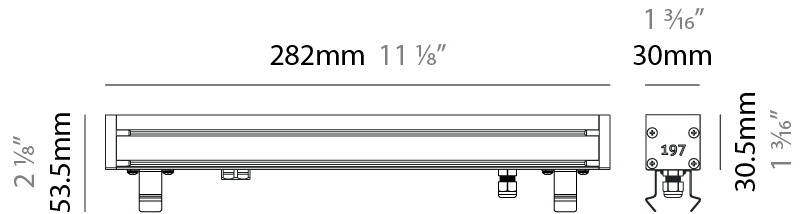

1. To build a product code in our configurator select the specify button on the base model # product page
2. To build a manual product code on this datasheet choose from the options listed below in blue font and add the suffix to the base model #

GENERAL

Series: Slash 30
Brand: Unonovesette
Division: Exterior
Mounting Type: Recessed
Mounting Location: In-Ground
Subcategory: Wallwash

PHYSICAL

Shape: Rectangle
Length (mm): 282
Length (in): 11 1/8
Width (mm): 30
Width (in): 1 3/16
Height (mm): 53.5
Height (in): 2 1/8
Light Distribution: Adjustable / Direct
Weight (kg): 0.46
Weight (lbs): 1.014
Diffuser: Extra clear tempered 6mm
Fixture Finish: ANA
Fixture Material: Extruded Aluminum
Cable Details: IP68 30cm Cable with Easy Lock system

ELECTRICAL

Lamp Type: LED
Input Wattage (W): 8.48
Total Output Wattage (W): 6.63
Dimming: Non-Dimmable
Driver Included: No
Driver Location: Remote
Driver Type: Constant Voltage - Universal
Driver Class: Class 2
Input Voltage (V): 120 - 277
Output Voltage (V): 24
Upon Request: Phase Dimming (120Vac only) / 0-10V Dimming

LED

Color Temperature (*K): 2200 / 2700 / 3000 / 4000
Max. Delivered Lumen (lm): 570 (3000K)
CRI: >90 CRI
Lamp Life (hrs): 100000

OPTICAL

Optic°: 12 / 21 / 31 / 46 / 13x36
Adjustability: Tilt ±20°

RATINGS AND CERTIFICATIONS

Certified By: Certified for North American Standards
IP rating: IP67
IK Rating: IK06