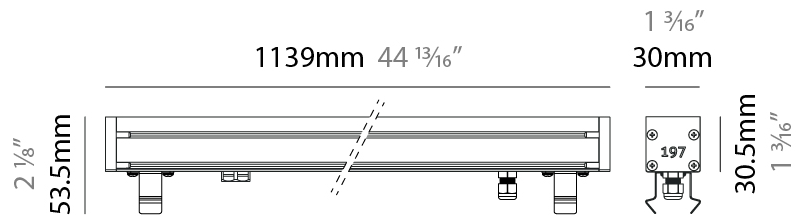

SLASH 30 RECESSED

E12I0055-

base number   Color   Lens
Temperature   Options

1. To build a product code in our configurator select the specify button on the base model # product page
2. To build a manual product code on this datasheet choose from the options listed below in blue font and add the suffix to the base model #

GENERAL

Series: Slash 30
Brand: Unonovesette
Division: Exterior
Mounting Type: Recessed
Mounting Location: In-Ground
Subcategory: Wallwash

PHYSICAL

Shape: Rectangle
Length (mm): 1139
Length (in): 44 ¹³/₁₆
Width (mm): 30
Width (in): 1 ³/₁₆
Height (mm): 53.5
Height (in): 2 ¹/₈
Light Distribution: Adjustable / Direct
Diffuser: Extra clear tempered 6mm
Fixture Finish: ANA
Fixture Material: Extruded Aluminum
Cable Details: IP68 30cm Cable with Easy Lock system

ELECTRICAL

Lamp Type: LED
Input Wattage (W): 64
Total Output Wattage (W): 50
Dimming: Non-Dimmable
Driver Included: No
Driver Location: Remote
Driver Type: Constant Voltage - Universal
Driver Class: Class 2
Input Voltage (V): 120 - 277
Output Voltage (V): 24
Upon Request: Phase Dimming (120Vac only) / 0-10V Dimming

LED

Color Temperature (°K): 2200 / 2700 / 3000 / 4000
Max. Delivered Lumen (lm): 4560 (3000K)
CRI: >90 CRI
Lamp Life (hrs): 100000

OPTICAL

Optic°: 12 / 21 / 31 / 46 / 13x36
Adjustability: Tilt ±20°

RATINGS AND CERTIFICATIONS

Certified By: Certified for North American Standards
IP rating: IP67
IK Rating: IK06